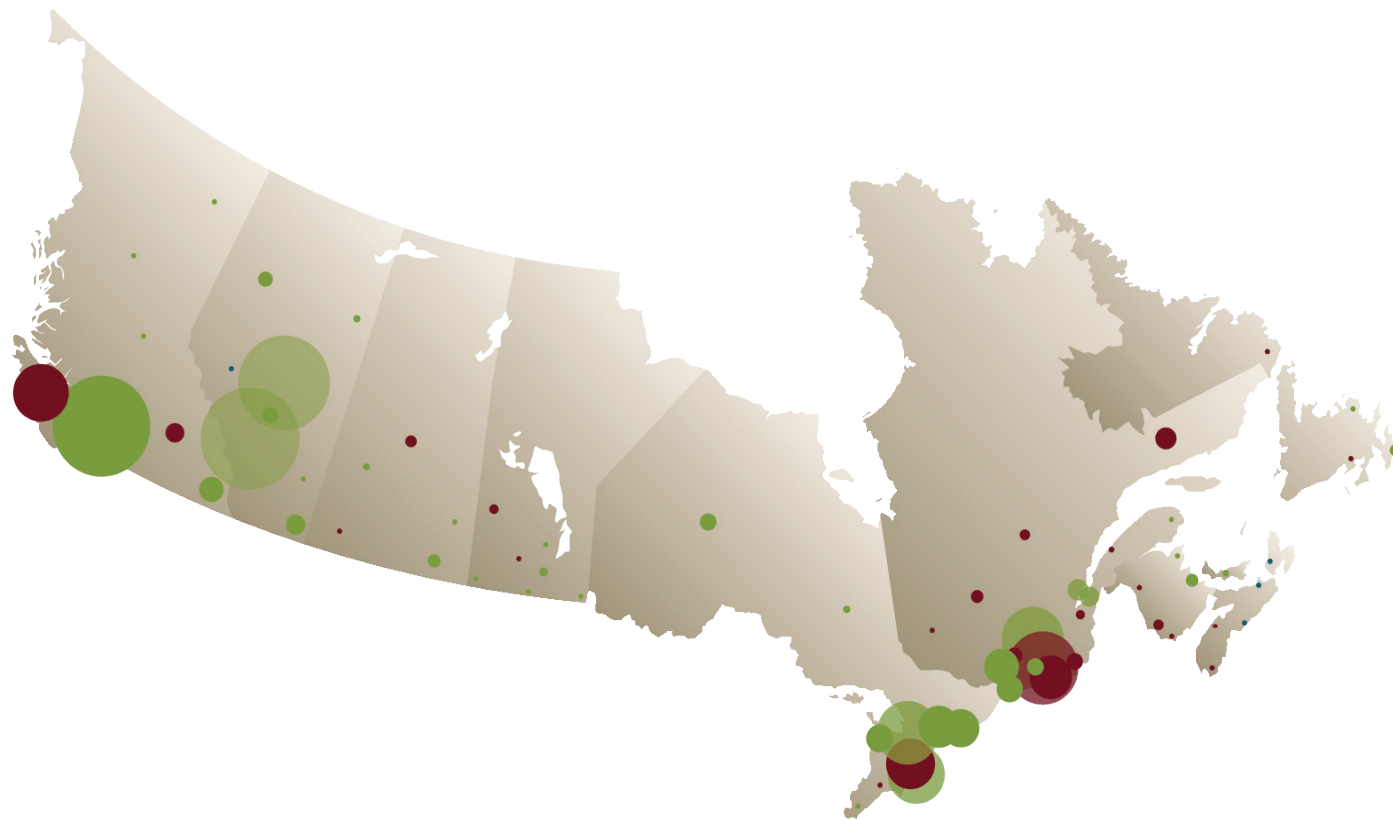

## Millier Dickinson Blais Employment Development Index December 2011

### Legend

This map compares year-over-year regional employment figures from Statistics Canada.

-  Loss
-  Growth
-  No change

Scale: 1mm in diameter = 2000 jobs lost or created.